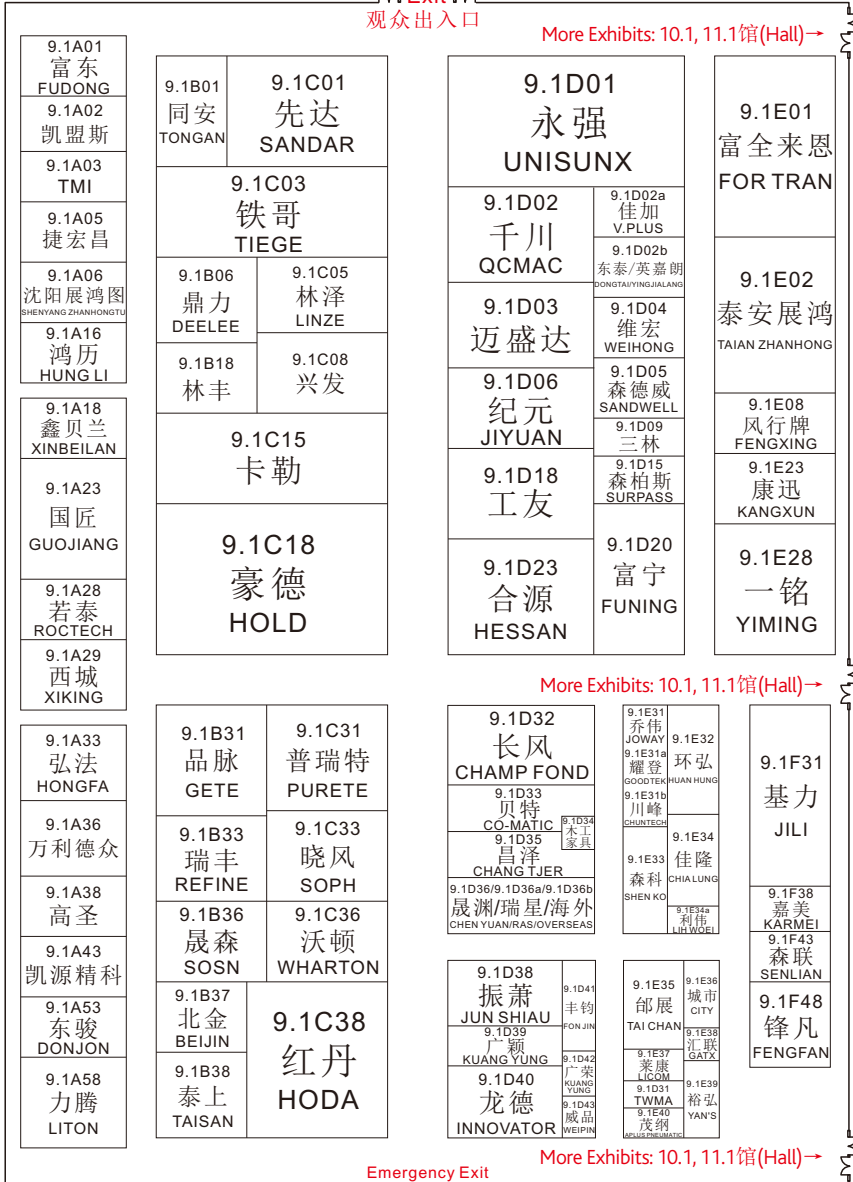

Exit  
观众出入口

More Exhibits: 10.1, 11.1馆(Hall)→

More Exhibits: 10.1, 11.1馆(Hall)→

Emergency Exit  
安全出口

More Exhibits: 10.1, 11.1馆(Hall)→