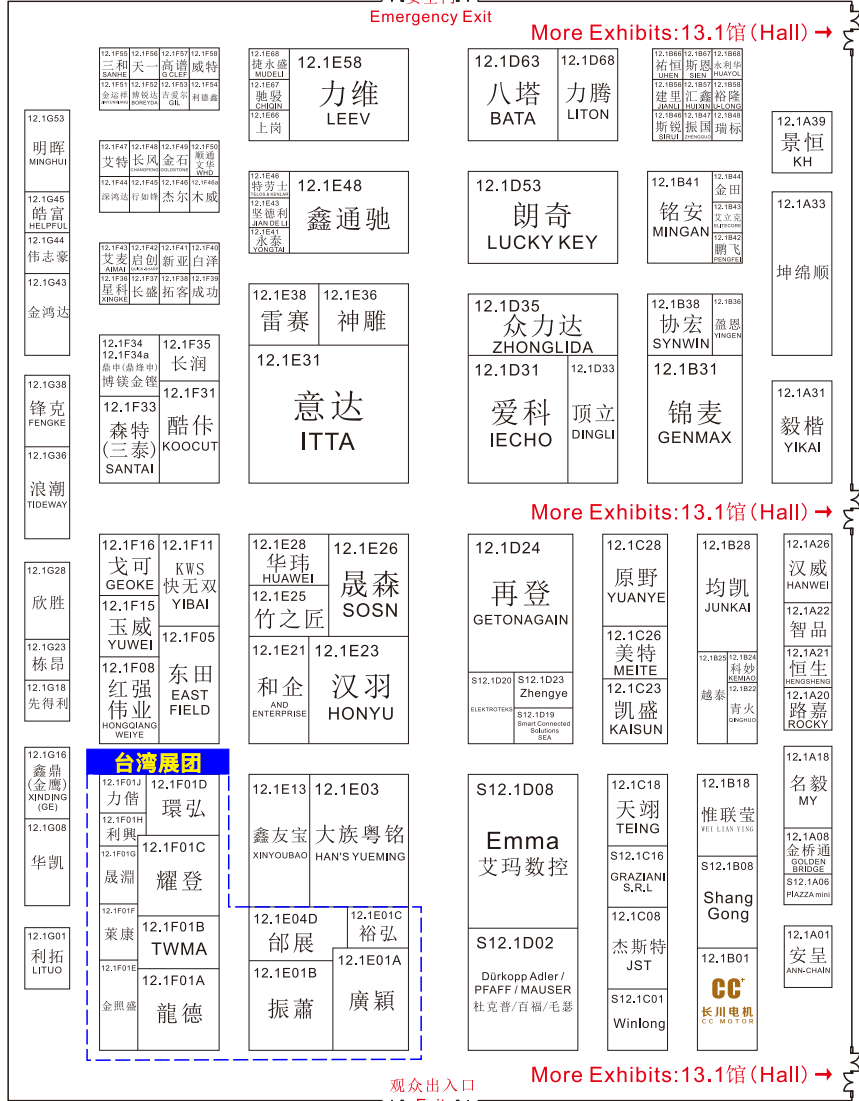

安全出口  
Emergency Exit

More Exhibits: 13.1馆 (Hall) →

More Exhibits: 13.1馆 (Hall) →

More Exhibits: 13.1馆 (Hall) →

观众出入口  
Exit