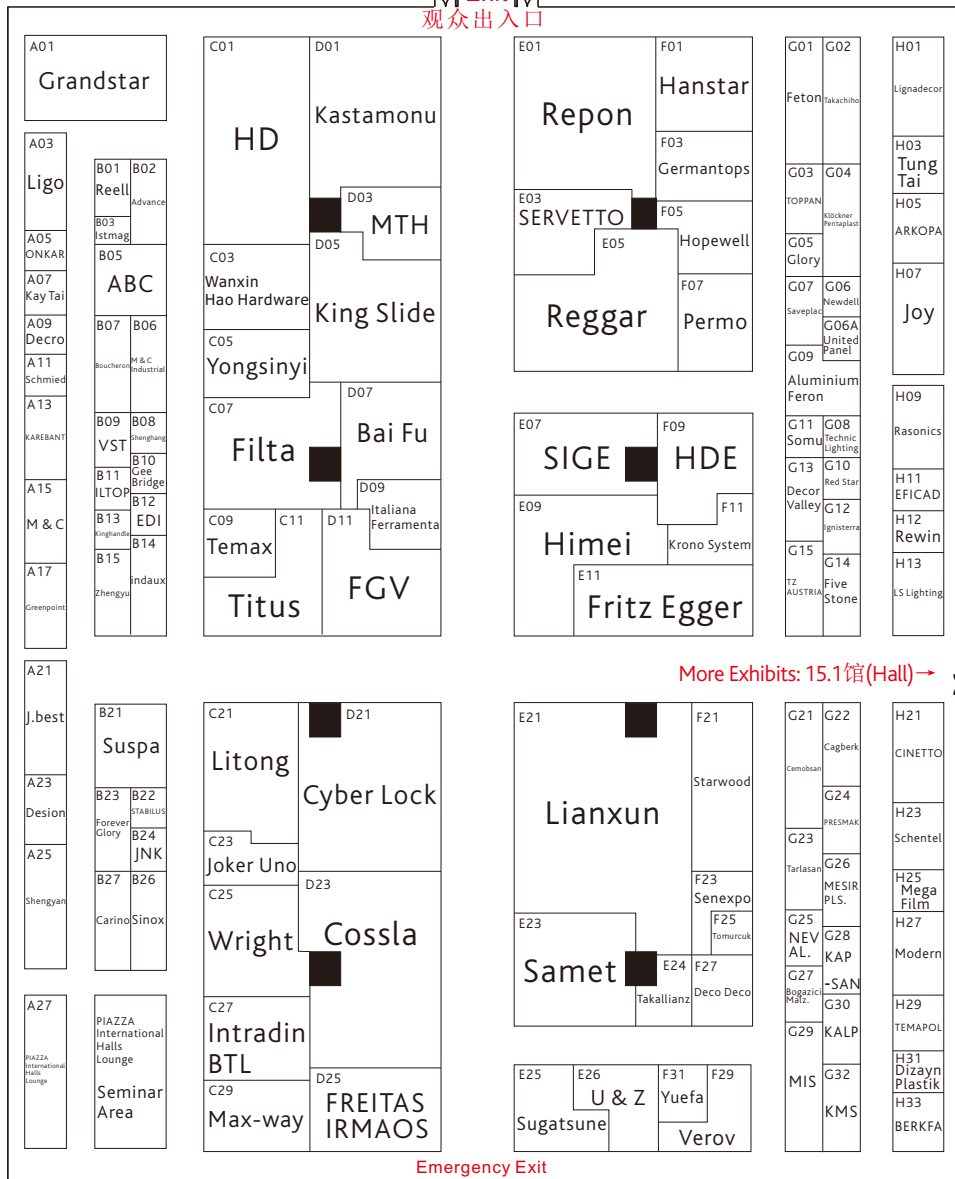

Exit
观众出入口

More Exhibits: 15.1馆(Hall) →

Emergency Exit
安全门