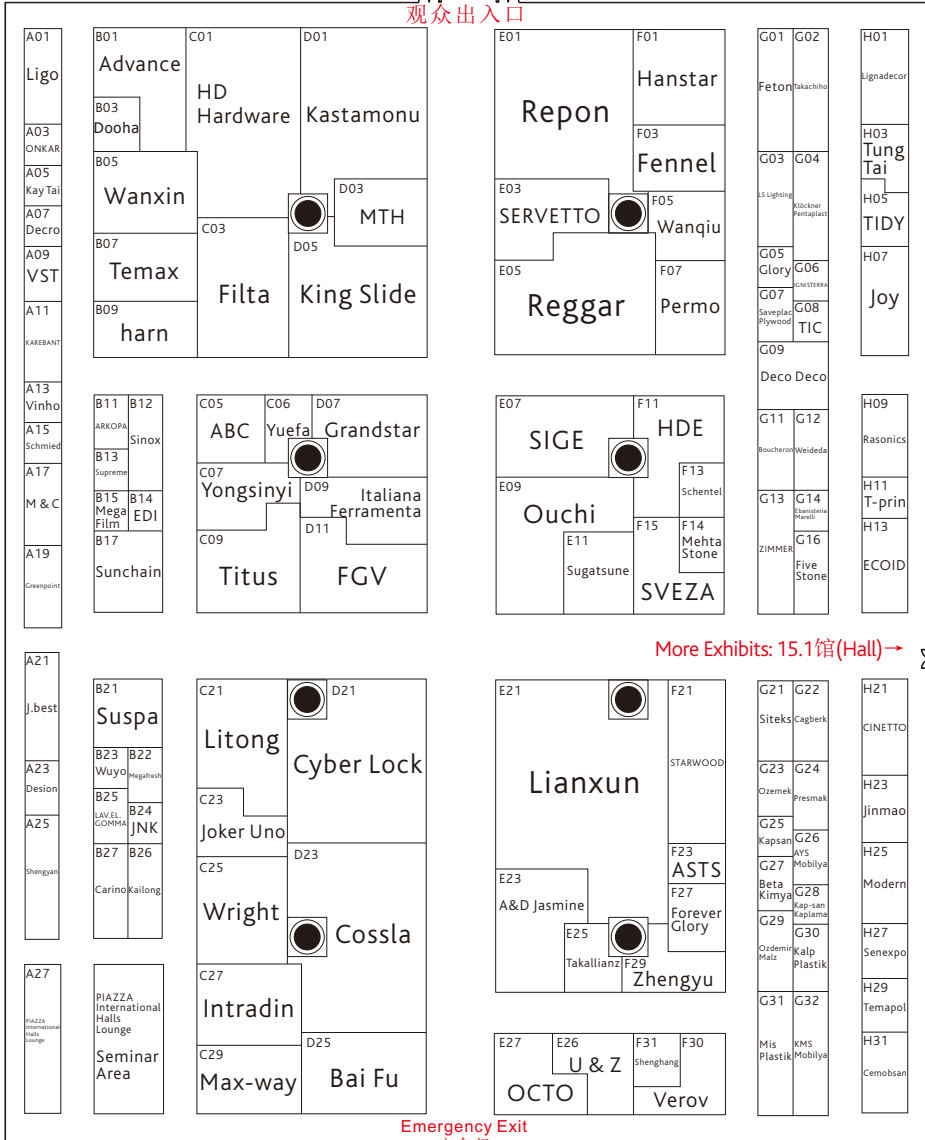

Exit
观众出入口

More Exhibits: 15.1馆(Hall) →