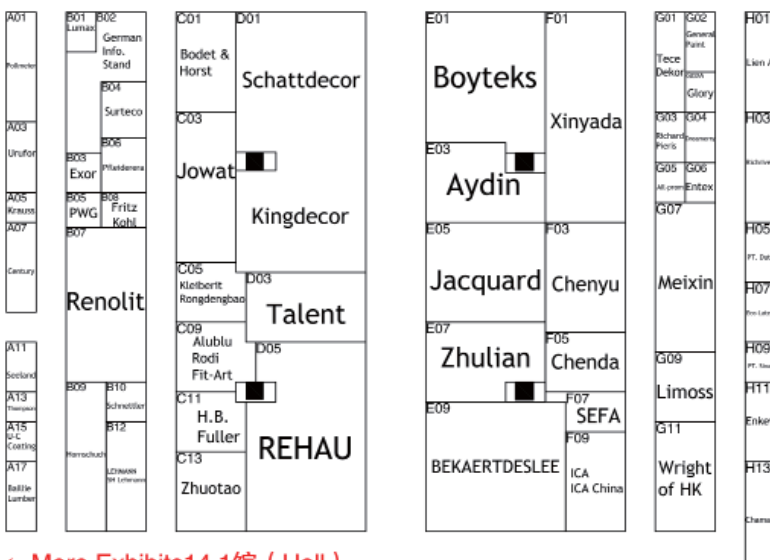

interzum

国际综合辅料展区
International Materials Hall

15.1 馆
Hall 15.1

观众出入口
Entrance

←More Exhibits 14.1 馆 (Hall)

←More Exhibits 14.1 馆 (Hall)

←More Exhibits 14.1 馆 (Hall)

安全门
Emergency Exit