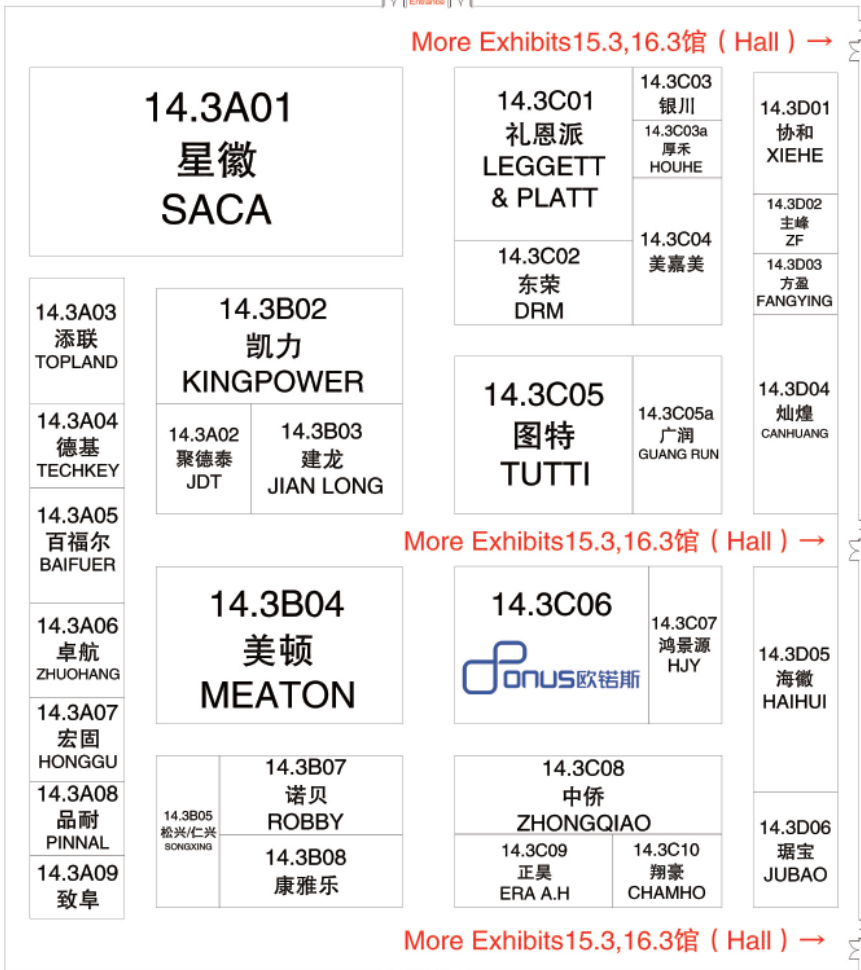

14.3 馆
Hall 14.3

五金配件展区
Hardware

3P01
美力王
MEILIWANG

3P02
小博士
XIAOBOSHI

观众出入口
Entrance

More Exhibits 15.3, 16.3 馆 (Hall) →

More Exhibits 15.3, 16.3 馆 (Hall) →

More Exhibits 15.3, 16.3 馆 (Hall) →

安全门
Emergency Exit