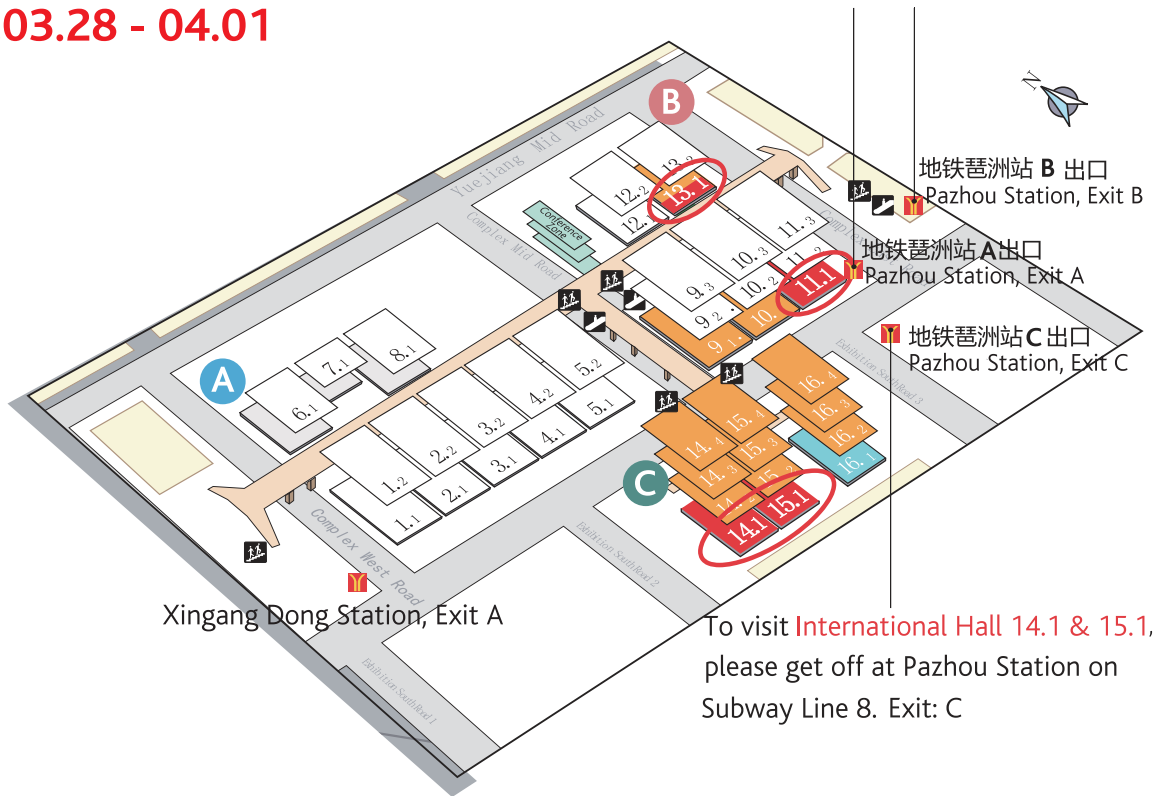

2014.03.28 - 04.01

To visit **International Hall 11.1 & 11.3**, please get off at Pazhou Station on Subway Line 8. Exit: A or B

To visit **International Hall 14.1 & 15.1**, please get off at Pazhou Station on Subway Line 8. Exit: C

| | | | |
|--|-------------|---|--|
| | 11.1 | International Hall - Machinery & Tools Woodworking Machinery, Tools and Other Machinery <i>- Country Pavilion: Germany</i> | 国际展区 机械综合馆 木工机械 / 软体机械 / 刀具 / 其它机械 |
| | 13.1 | International Hall – Upholstery & Sewing Machinery Latex & Foam Cutting Machine, Sewing Machinery & Other Upholstery Machinery | 国际展区 软体机械馆 海绵切割机 / 缝纫机 / 弹簧机 / 其它软体机械 |
| | 14.1 | International Hall - Fittings & Components Hardware, Components and Fittings <i>- Country Pavilions: Spain, Turkey</i> | 国际展区 五金馆 五金 / 配件 <i>- 西班牙, 土耳其展团</i> |
| | 15.1 | International Hall - Materials & Textiles Materials and Equipment for Upholstery and Bedding, Wood Products and Adhesives, Materials and Equipment for Interior Design <i>- Country Pavilions: Germany, USA / Canada, Sweden, Italy, Turkey, AHEC (American Hardwood Export Council)</i> | 国际展区 辅料综合馆 软体家具辅料 / 气动元件 木料及木材产品 / 粘合剂、填充剂 室内装饰原料与设备 <i>- 德国, 美国 / 加拿大, 瑞典, 意大利, 土耳其展团, 美国阔叶木外销委员会展团</i> |
| | | Domestic Halls | 国内展区 |
| | 16.1 | Visitor Registration Center | 买家登记中心 |
| | | China International Furniture Fair - Office Show | 办公环境展 |

Note: The above hall plan is subject to change without prior notice
注：主办方保留展馆分布图变动权力，以现场公布为准