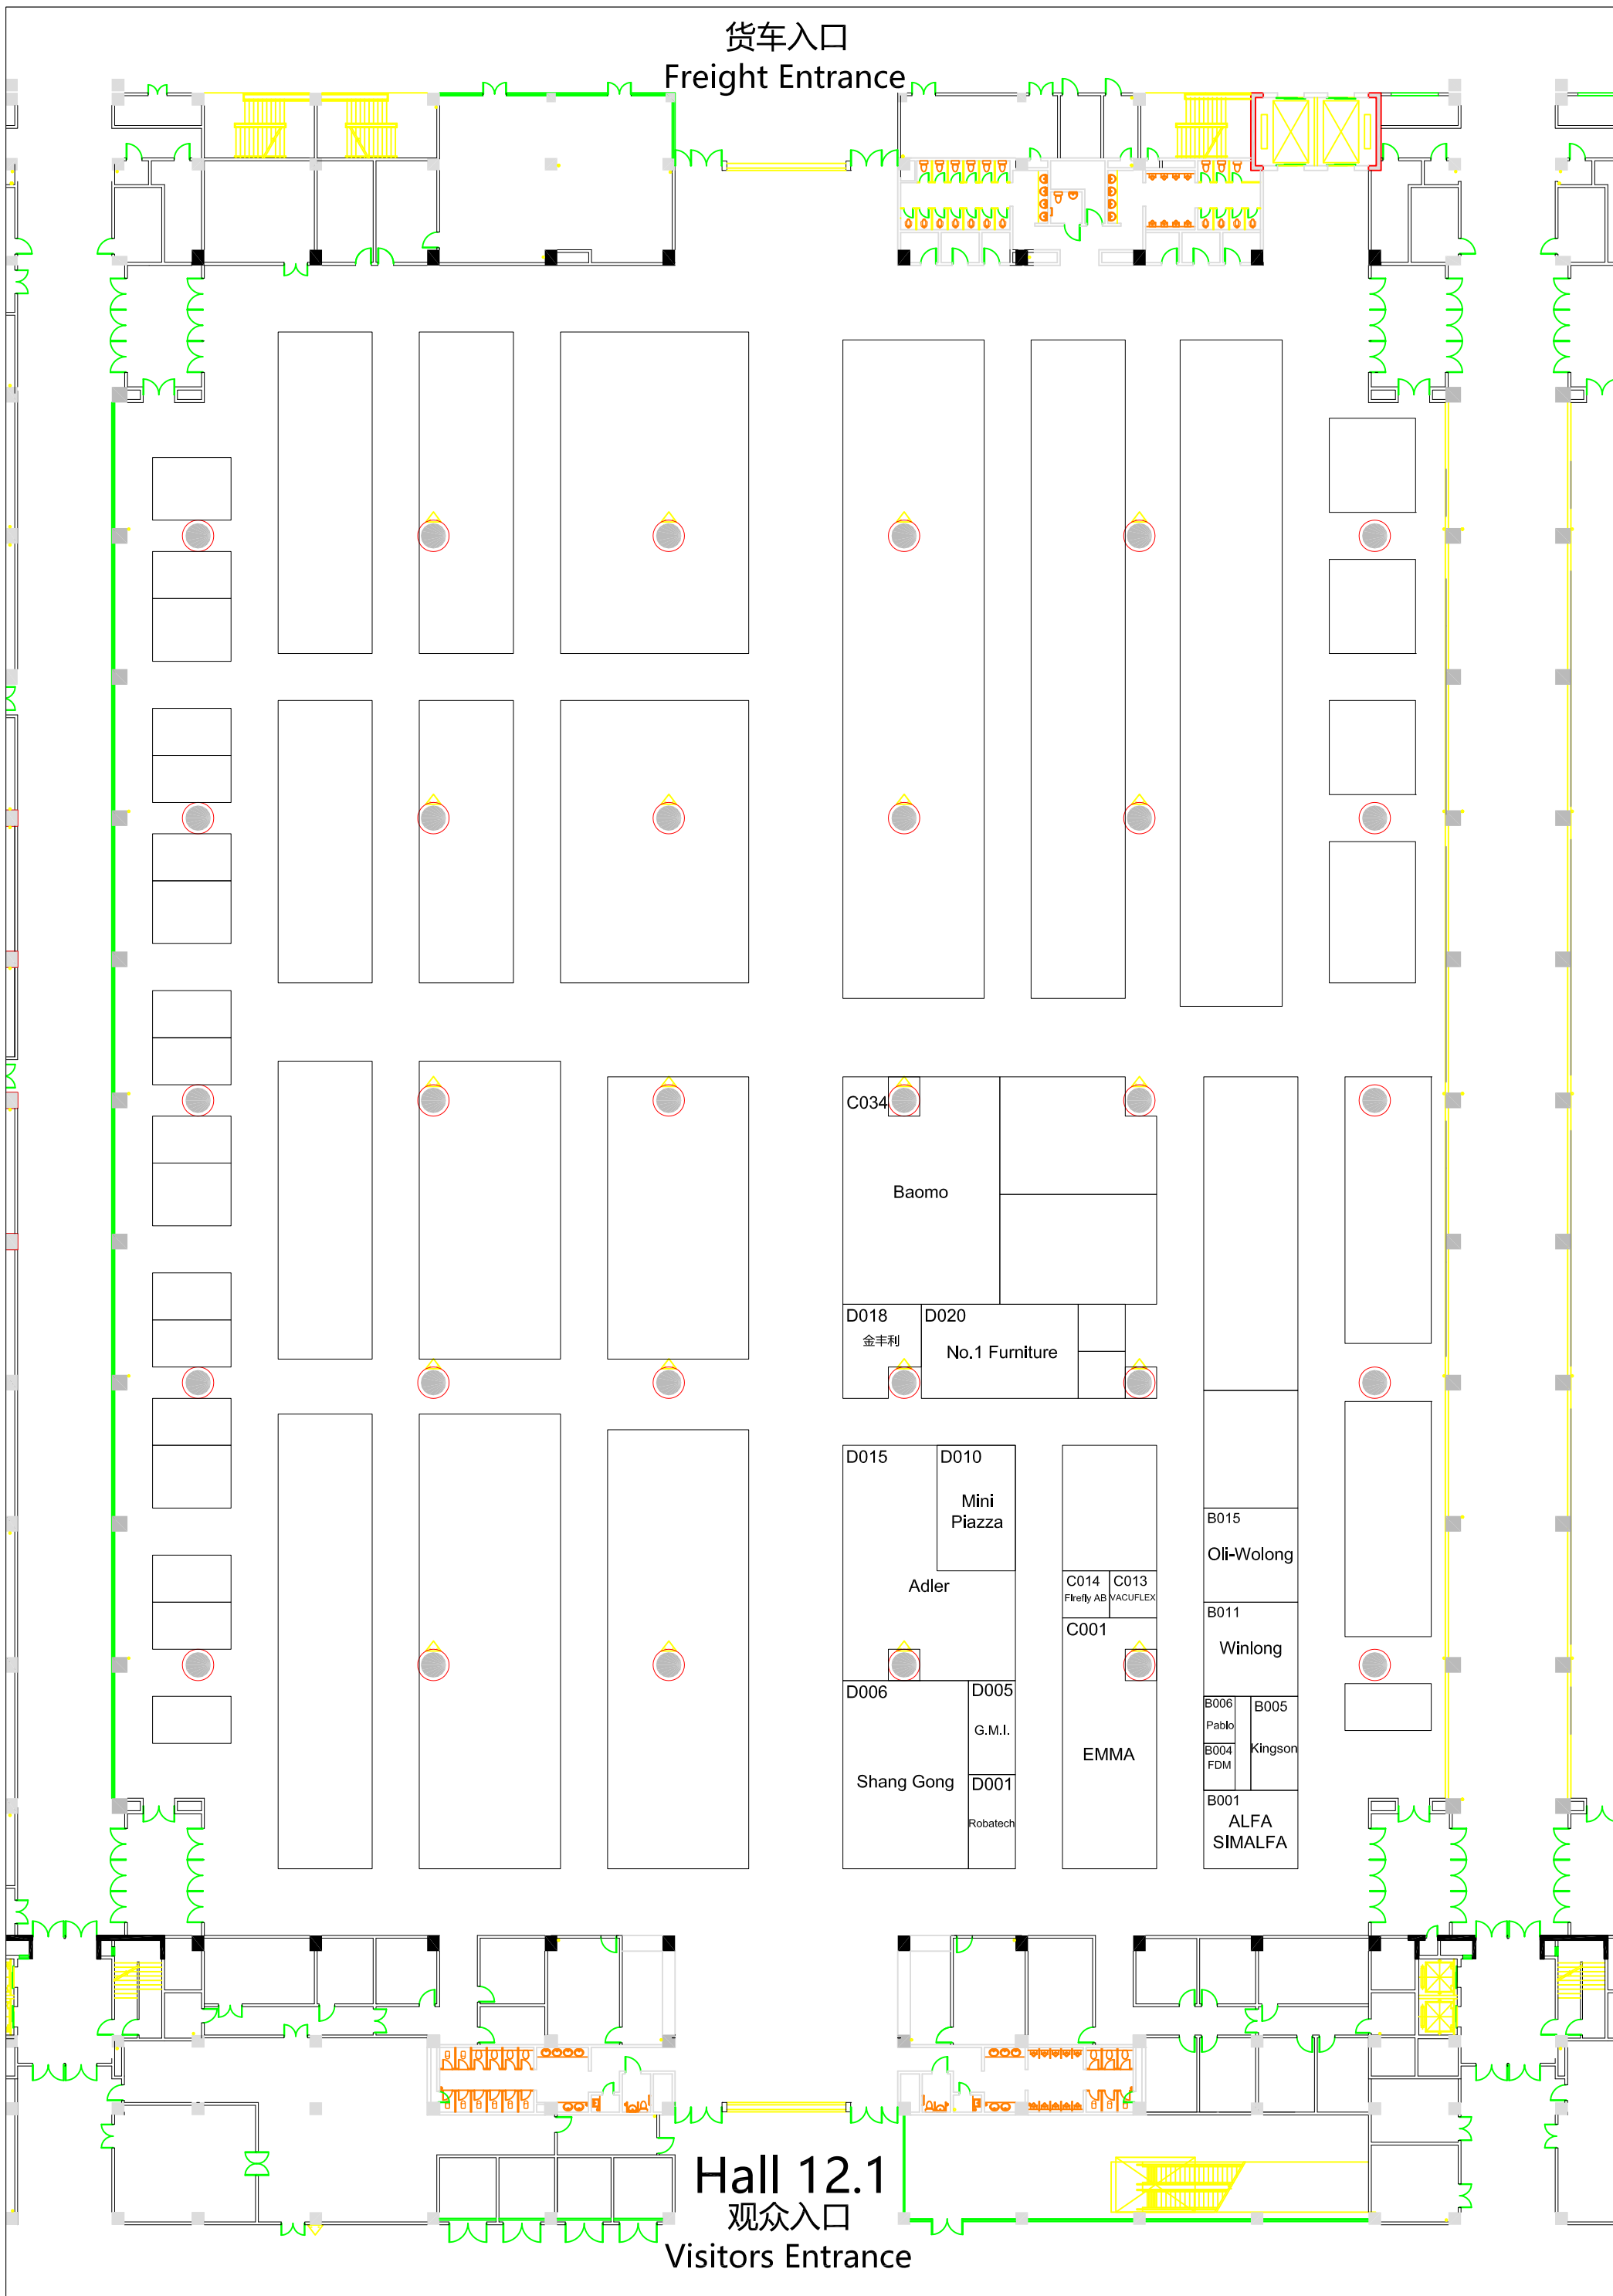

货车入口
Freight Entrance

Hall 12.1
观众入口
Visitors Entrance